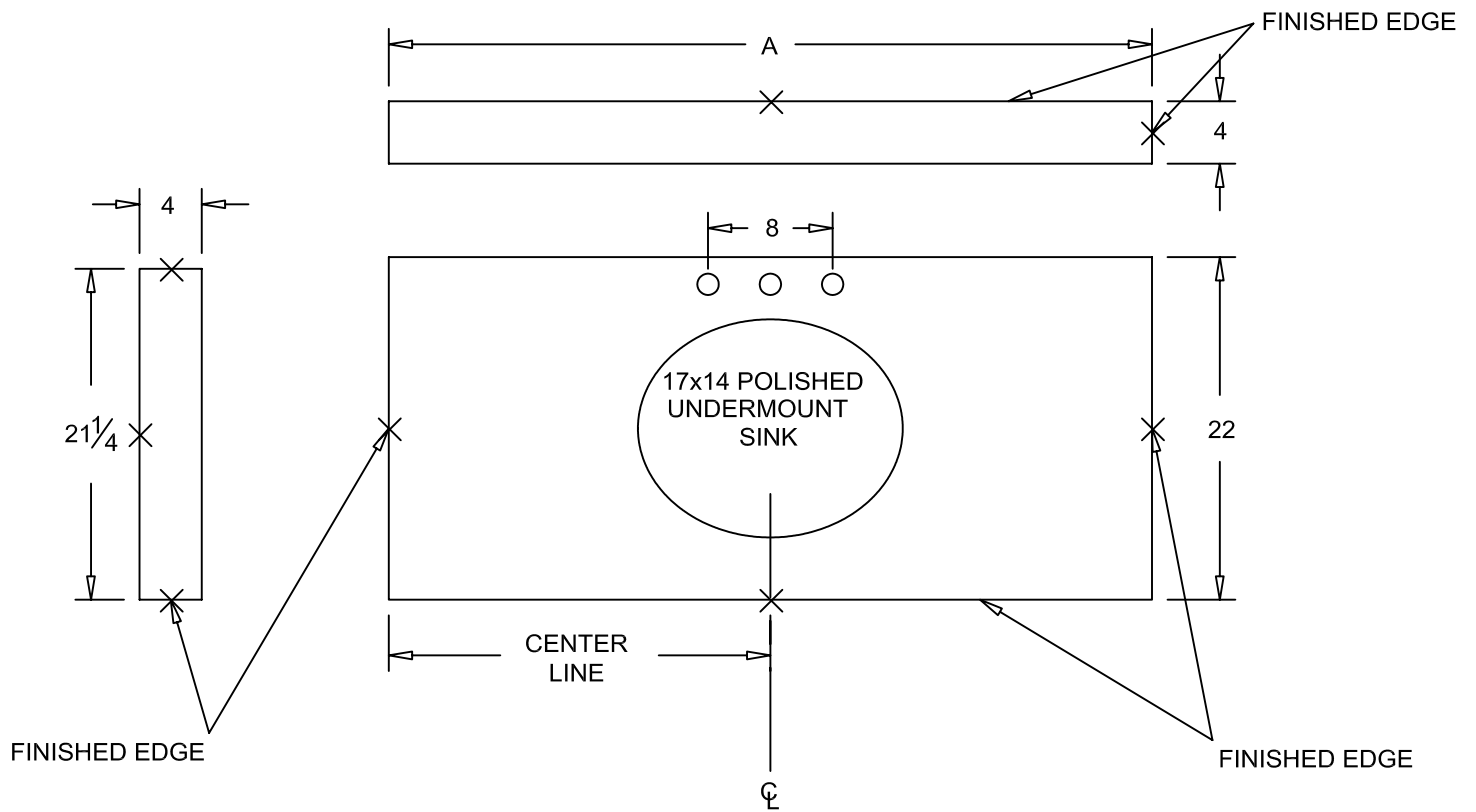

SOTERRA™

NEW DIMENSIONS
IN NATURAL STONE

PACKAGED VANITY TOPS

SIZES

25" x 22"

31" x 22"

37" x 22"

49" x 22"