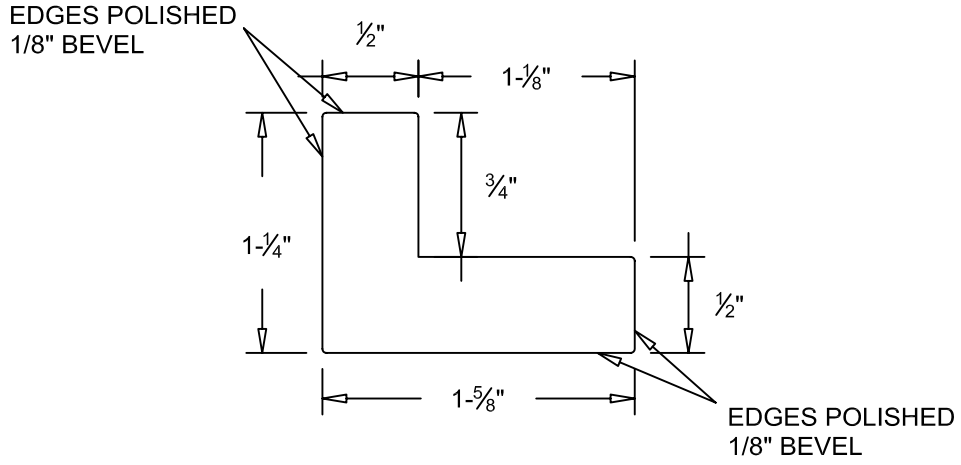

SOTERRA™

NEW DIMENSIONS
IN NATURAL STONE

L-TRIM

36" CORNER TRIM PIECE
1-1/4"x1-5/8"x36"

72" CORNER TRIM PIECE
1-1/4"x1-5/8"x72"