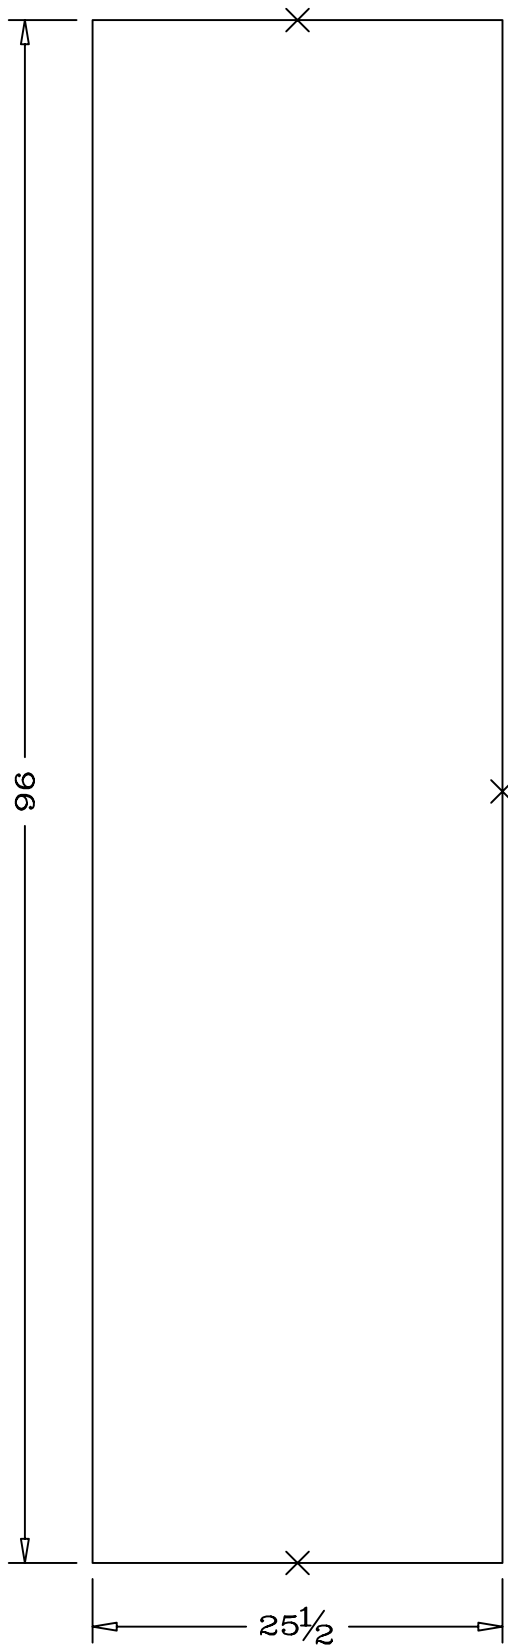

SOTERRA™

NEW DIMENSIONS
IN NATURAL STONE

3CM THICK (1-1/4")

3cm Kitchen Blank 25-1/2 x 96

X = EASED / POLISHED